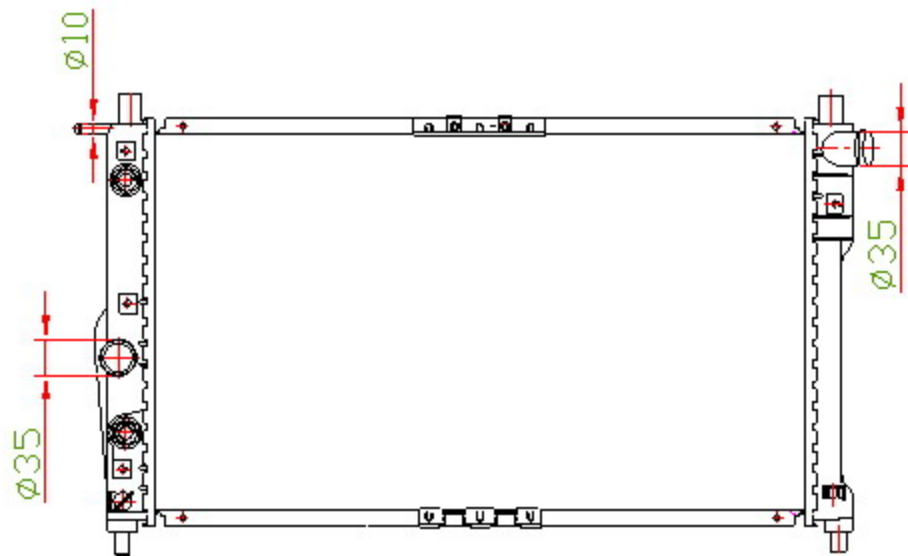

20019

CARTYPE: LEGANZA/NUBRIA '97-99 AT

CORE SIZE: PA 655 x 378 x 16/26

CORE SIZE:

OEM: 96351931

NISSENS:61659

CARTON: 82.5\*11\*53.5

TANK SIZE: 407\*46/51

OIL COOLER:255