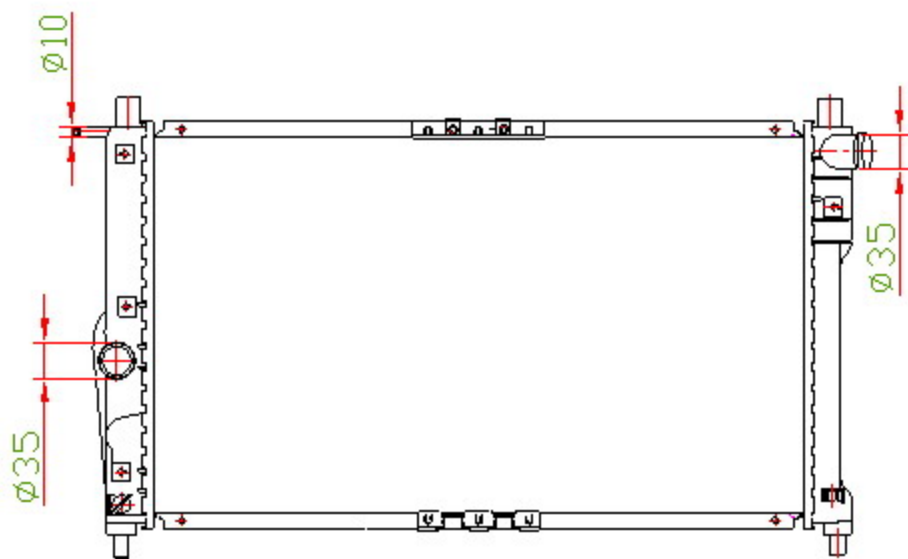

20020

CARTYPE: LEGANZA/NUBRIA MT

CORE SIZE: PA 655 x 378 x 16/26

CORE SIZE:

OEM: 96181369

DPI:

CARTON: 82.5*11*54

TANK SIZE: 407*46/51

OIL COOLER: