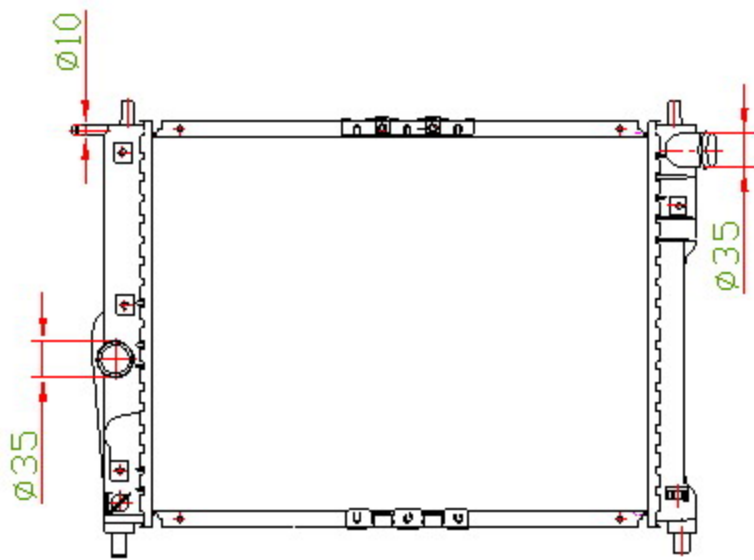

20022

CARTYPE: LANOS/NUBRIA MT

CORE SIZE: PA 500 x 378 x 16

CORE SIZE:

OEM: 96181931

NISSENS:61644

CARTON:67*11*53

TANK SIZE: 407*46/51

OIL COOLER: