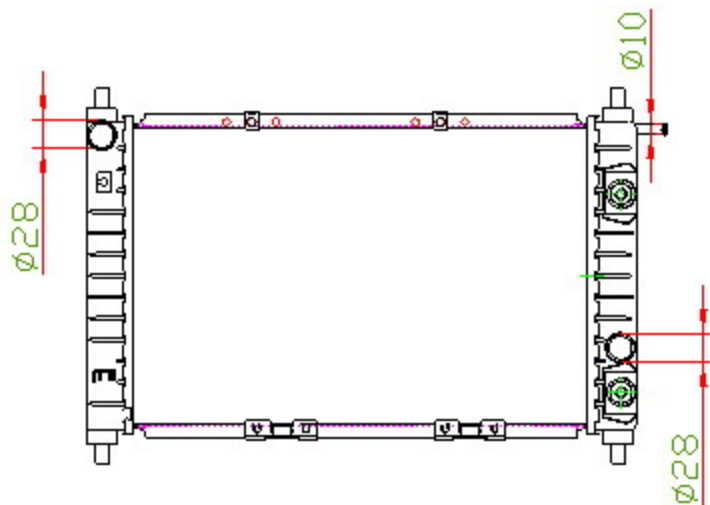

20023

CARTYPE: MATIZ '98 AT  
CORE SIZE: PA 460 x 298 x 16/26  
CORE SIZE:  
OEM: 96325333/96325520

NISSENS:61663  
CARTON: 61\*11\*45  
TANK SIZE: 318\*52  
OIL COOLER:200