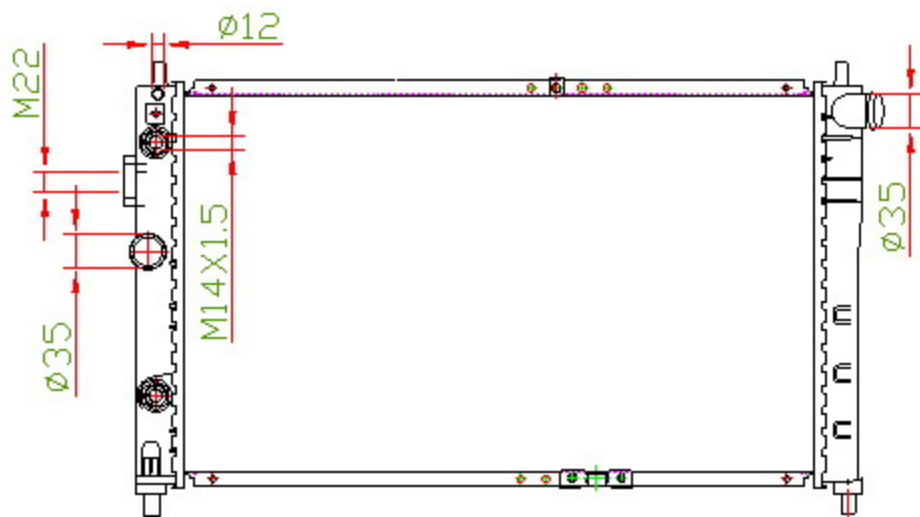

20025

CARTYPE: RACER AT

CORE SIZE: PA 635 x 378 x 16/26

CORE SIZE:

OEM: 96145700

DPI:

CARTON: 81.5\*11\*55

TANK SIZE: 405\*47

OIL COOLER: 245