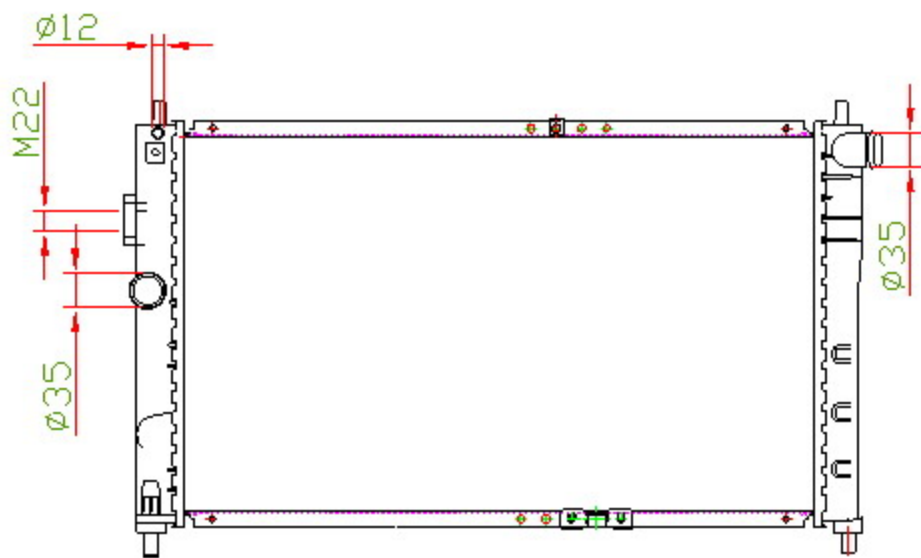

20026

CARTYPE: RACER MT

CORE SIZE: PA 635 x 378 x 16/26

CORE SIZE:

OEM: 96143700

DPI:

CARTON: 81.5*11*55

TANK SIZE: 405*47