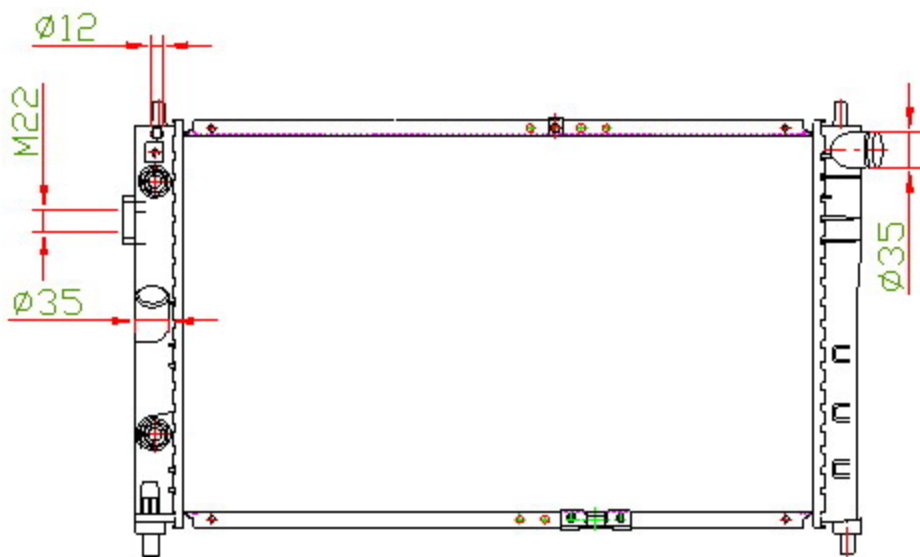

20027

CARTYPE: ESPERO '94-97 AT
CORE SIZE: PA 635 x 378 x 16/26
CORE SIZE:
OEM: 96182648

DPI:
CARTON: 81.5*11.5*55
TANK SIZE: 405*47
OIL COOLER:245