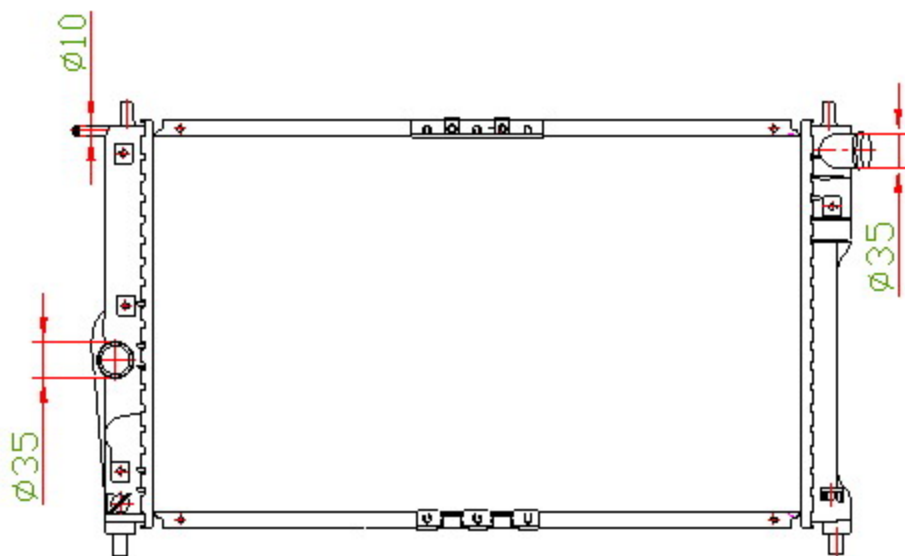

20029

CARTYPE: ESPERO LAEGANZA'98 MT

CORE SIZE: PA 655 x 378 x 16

CORE SIZE:

DPI:

CARTON: 82.5*11*54

TANK SIZE: 407*46/51

OIL COOLER: