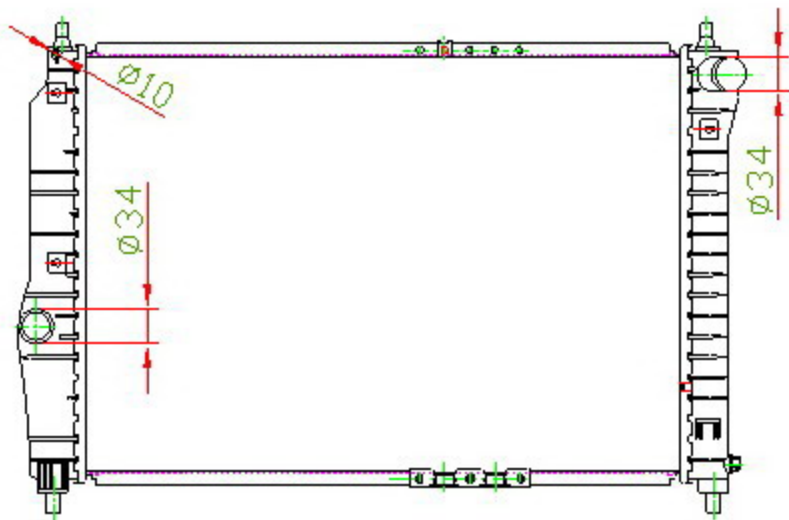

20031

CARTYPE: GENTRA 1.2/KALOS '02- 1.2-1.4 AVEO'2003-06 MT DPI:

CORE SIZE: PA 480x 418 x 16

CARTON: 63.5*11*56.5

CORE SIZE:

TANK SIZE: 438*45.5

OEM: 96536523/96443475/96536523/p96536523

OIL COOLER: