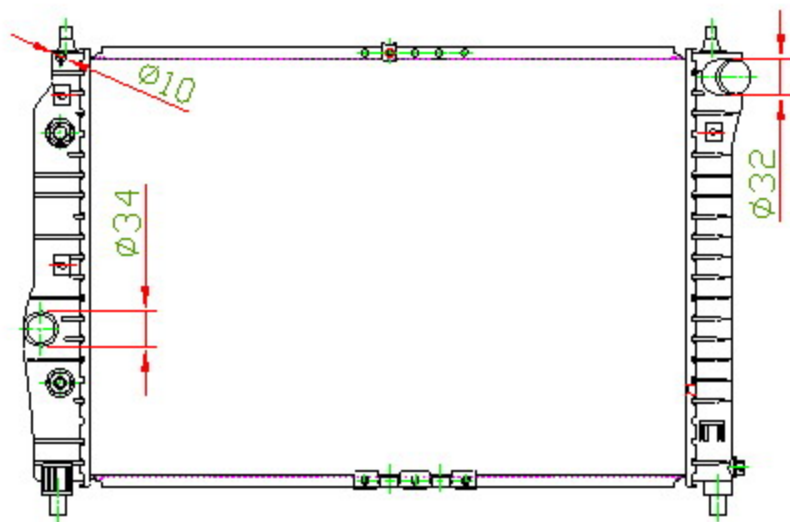

20032

CARTYPE: GENTRA 1.5/KALOS '02- 1.4-1.6 AVEO AT DPI: 2873

CORE SIZE: PA 600x 418 x 16/26

CORE SIZE:

OEM: 96536526/96816483/96536669/96444386

CARTON: 75.5*11*56.5

TANK SIZE: 438*45.5

OIL COOLER:254