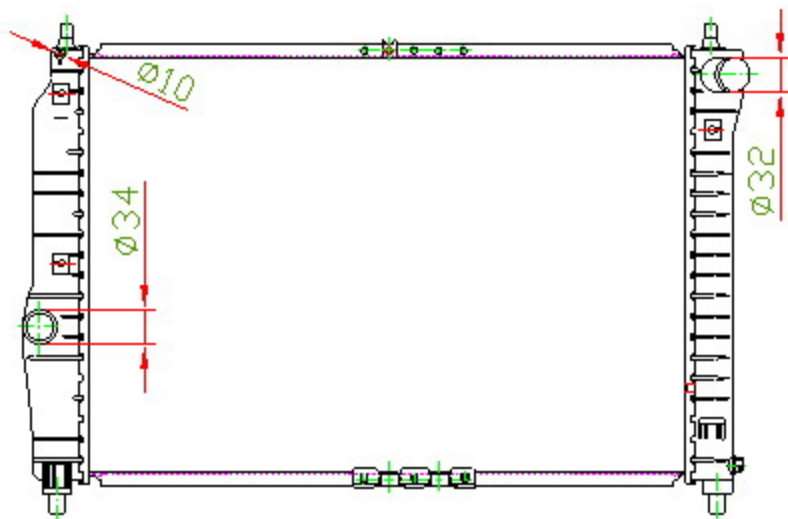

20033

CARTYPE: GENTRA 1.5/KALOS '02- 1.4-1.6 AVEO'96 MT DPI: 2873

CORE SIZE: PA 600x 418 x 16

CARTON: 75.5*11*56.5

CORE SIZE:

TANK SIZE: 438*45.5

OEM: 96536525/96816483

OIL COOLER: