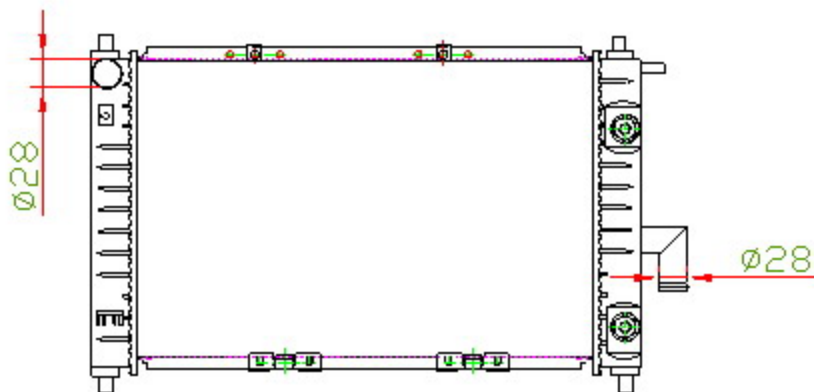

20034

CARTYPE:MAT12 SPARK 800CC QQ '01 AT

CORE SIZE: PA 460 x 298 x 26

CORE SIZE:

OEM:

DPI:

CARTON:62\*11\*45

TANK SIZE: 318\*52

OIL COOLER:200