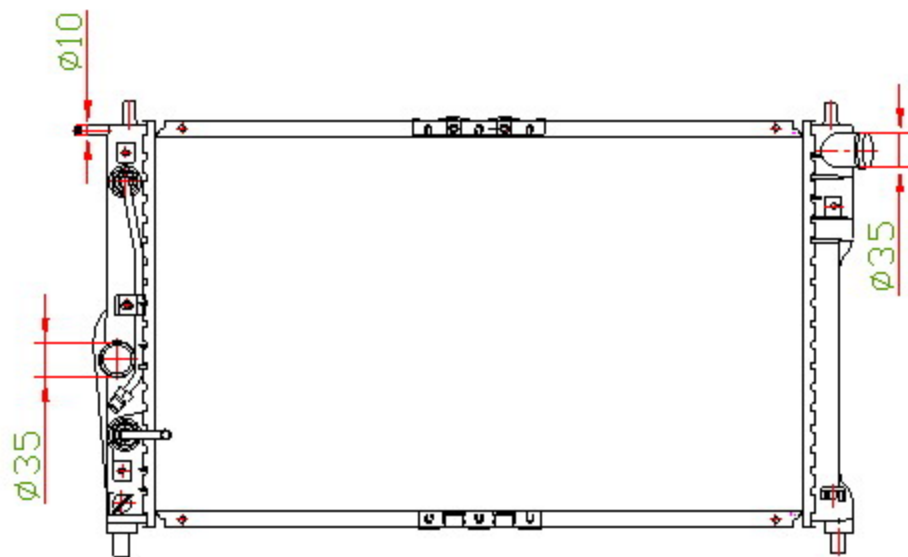

20038

CARTYPE: ESPERO LAEGANZ'97 AT

CORE SIZE: PA 655 x 378 x 16/26

CORE SIZE:

OEM: 96273594/96351103

DPI: 2381

CARTON: 82.5*16*53

TANK SIZE: 407*46/51

OIL COOLER: 255