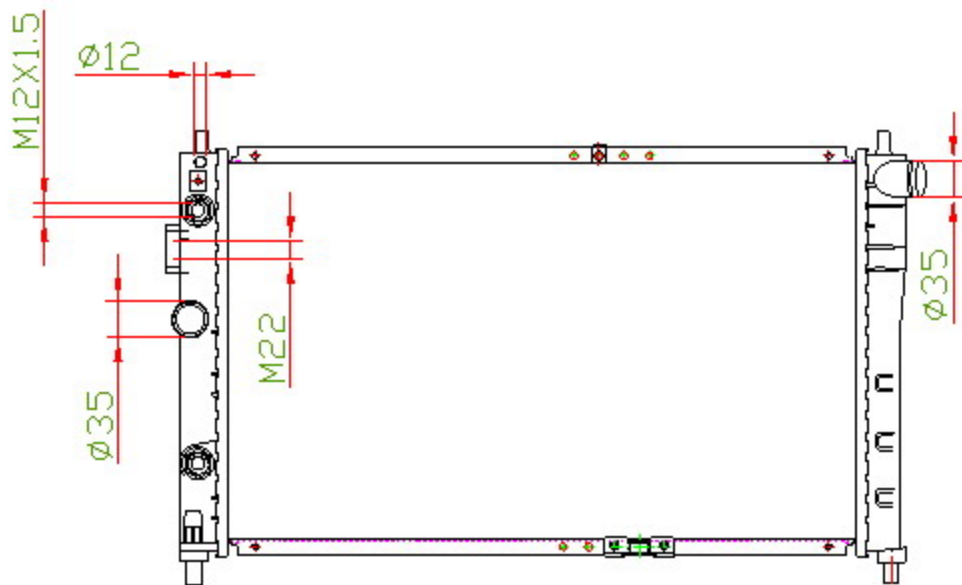

20039

CARTYPE: RACER AT

CORE SIZE: PA 635 x 378 x 16/26

CORE SIZE:

OEM: 96145700

DPI:

CARTON: 81.5*11*55

TANK SIZE: 405*47

OIL COOLER: 245