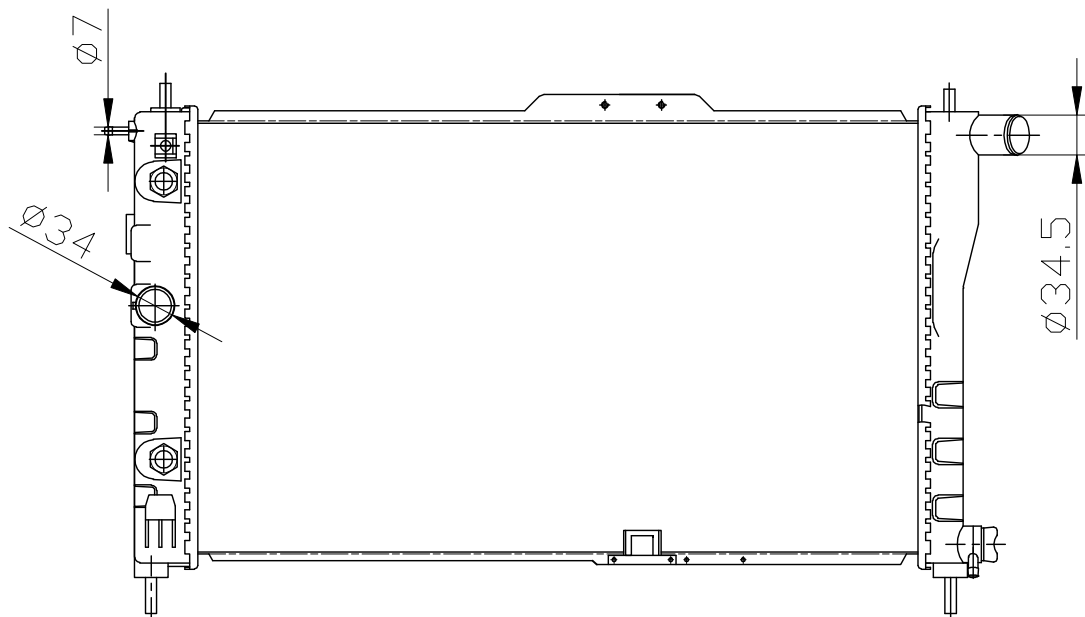

20040

CARTYPE: DAEWOO CIELO 95-98 AT

CORE SIZE: PA 635 x 378 x 16/26

CORE SIZE:

OEM: 96145700

DPI:

CARTON:81.5*11*55

TANK SIZE: 405*46

OIL COOLER:245