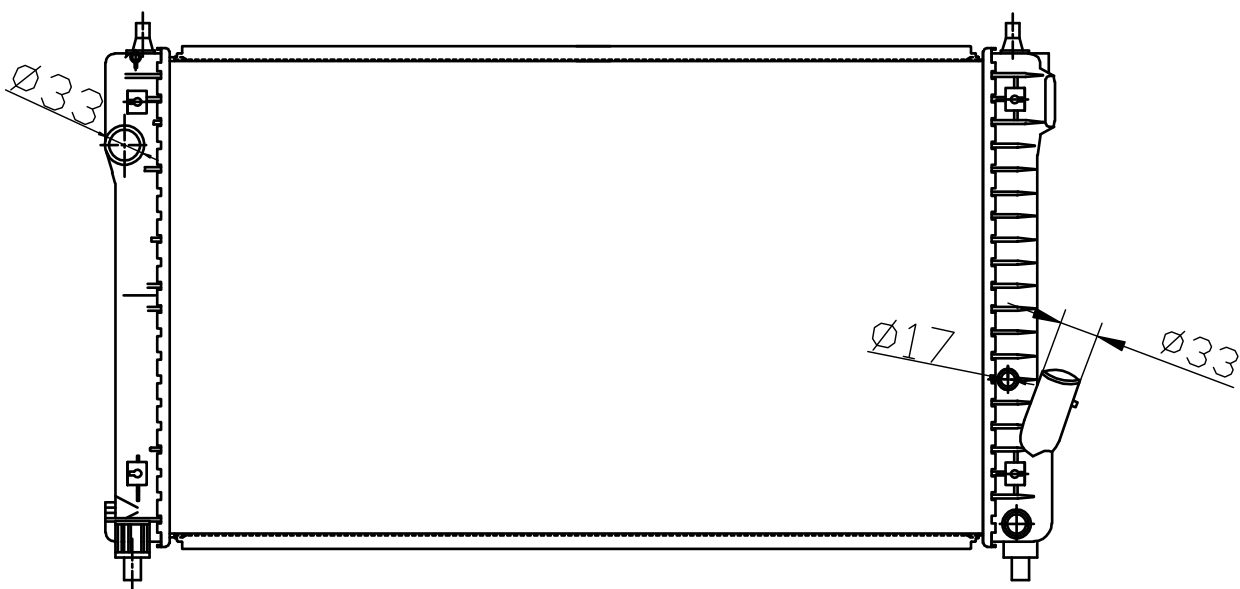

20041

CARTYPE:CV AVEO/PT G3 1.6L 14 AT

CORE SIZE: PA 600*408*26

CORE SIZE:

OEM: 96942182

DPI: 13097

CARTON:

TANK SIZE:

OIL COOLER:L292/R292