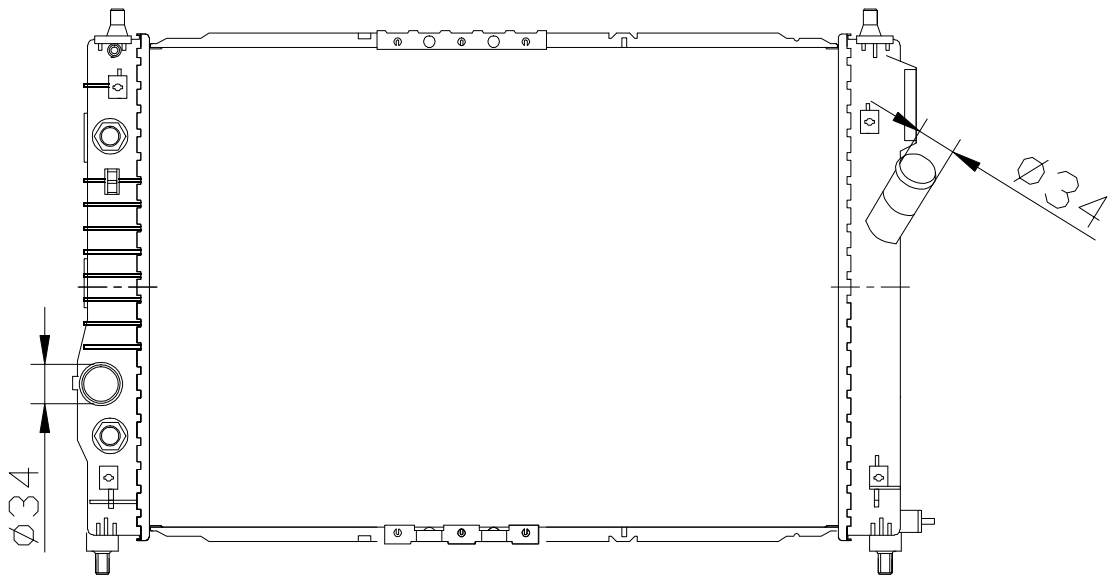

20042

MCARTYPE:AVE O'09-10 Kalos 09 1.4-1.6AT

CHEVGCOT/GMCDAWOO GM

CORE SIZE: PA600*418*16

CORE SIZE:

OEM:

NISSENS:

CARTON:76*13.5*56

TANK SIZE:437.8*46

OIL COOLER:254