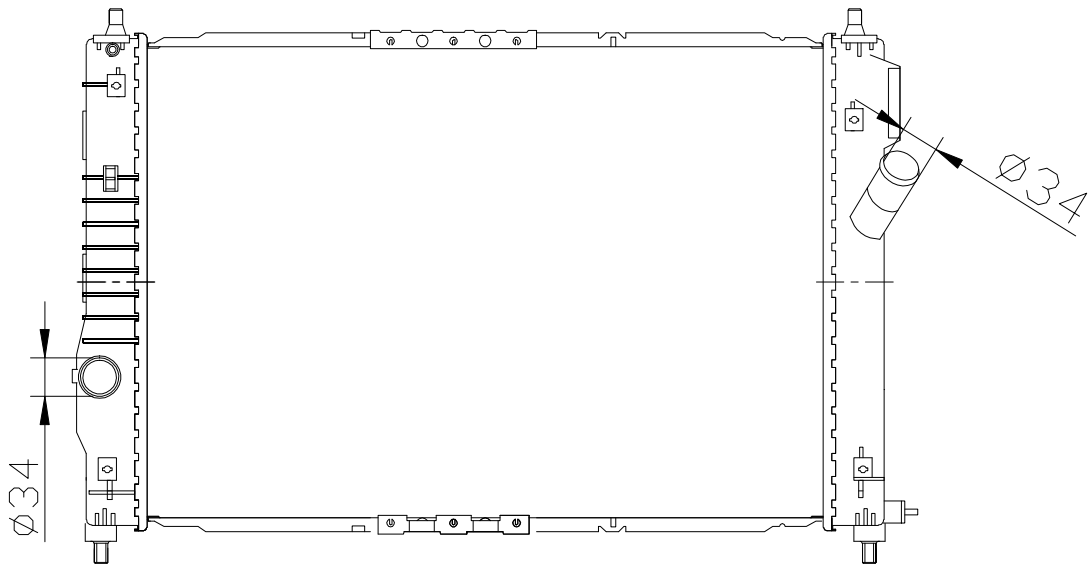

20043

MCARTYPE: AVE O'09-10 Kalos 09 1.4-1.6MT

CHEVGCOT/GMCDAWOO GM

CORE SIZE: PA600*418*16

CORE SIZE:

OEM:

NISSENS:

CARTON: 76*13.5*56

TANK SIZE: 437.8*46

OIL COOLER: