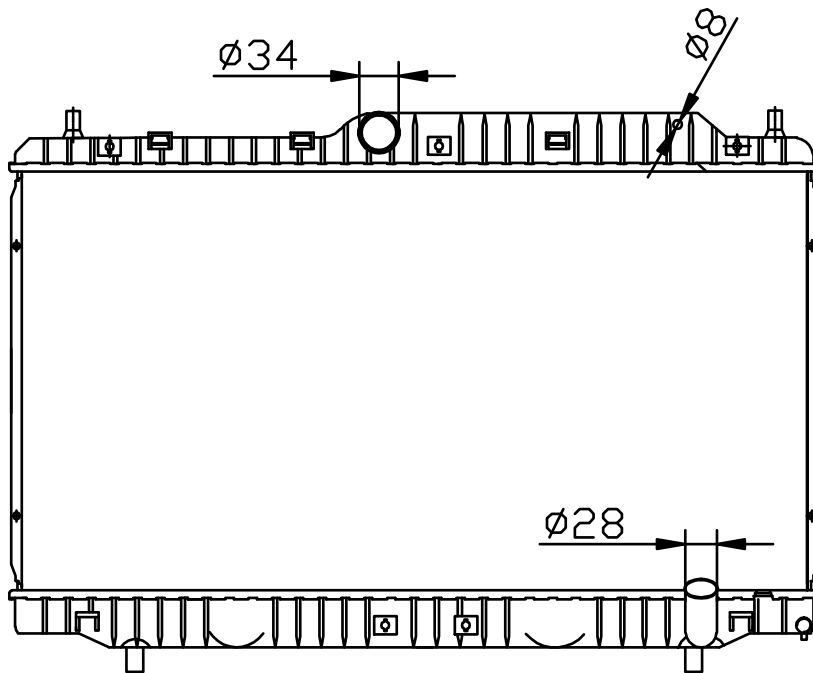

20044

CARTYPE:CHERY MT

CORE SIZE: PA375*698*16/26

CORE SIZE:

OEM:

DPI:

CARTON: 74x13.5x56.5

TANK SIZE:716.8X47.3/50.8