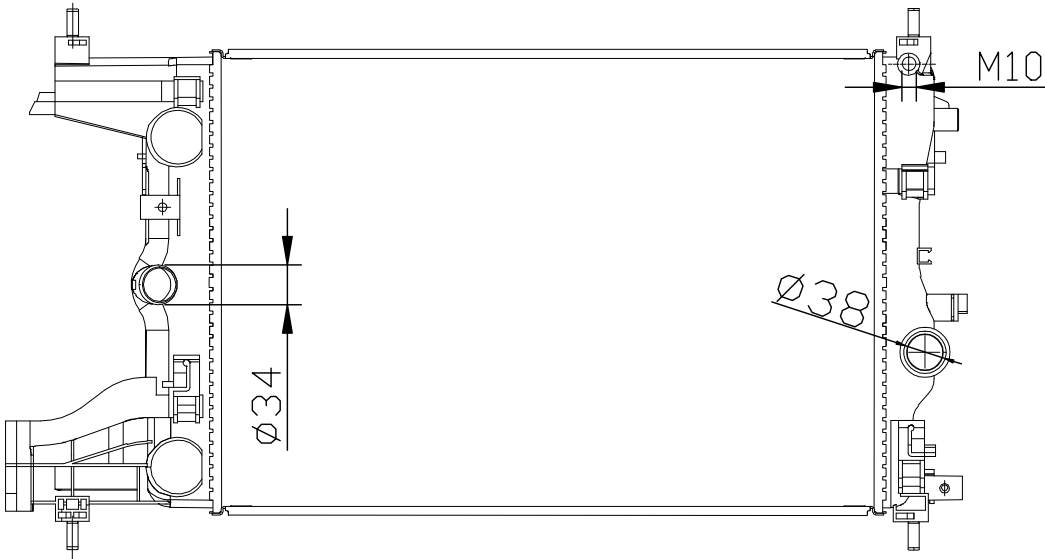

20045

CARTYPE: CRUZE '09 MT

CORE SIZE: PA580*398*16

CORE SIZE:

OEM:

DPI:

CARTON:

TANK SIZE:407*48.2