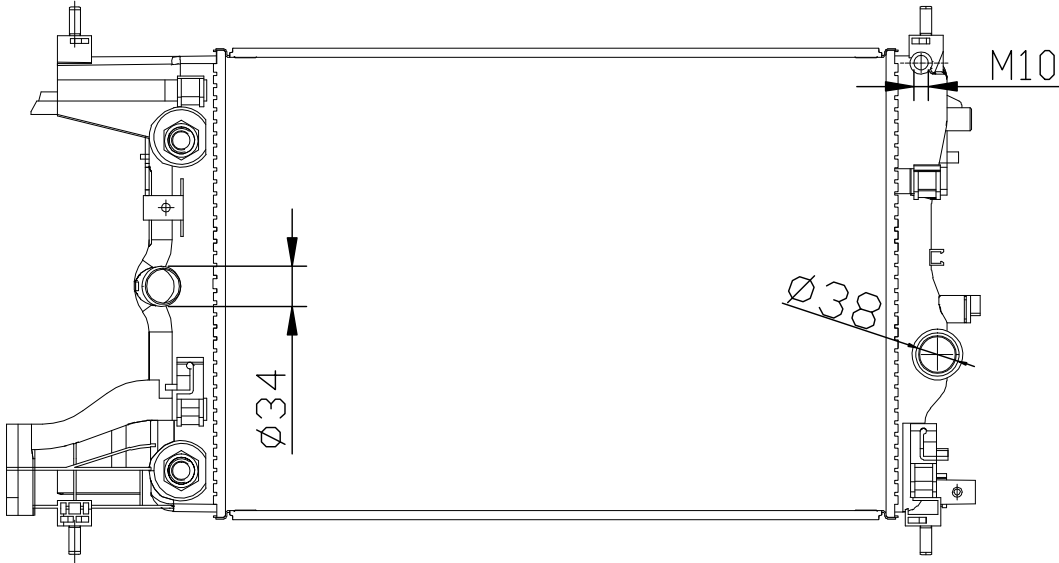

20046

CARTYPE:CRUZE '09 AT
CORE SIZE: PA580*398*16
CORE SIZE:
OEM:

DPI:
CARTON:
TANK SIZE:407*48.2
OIL COOLER:292