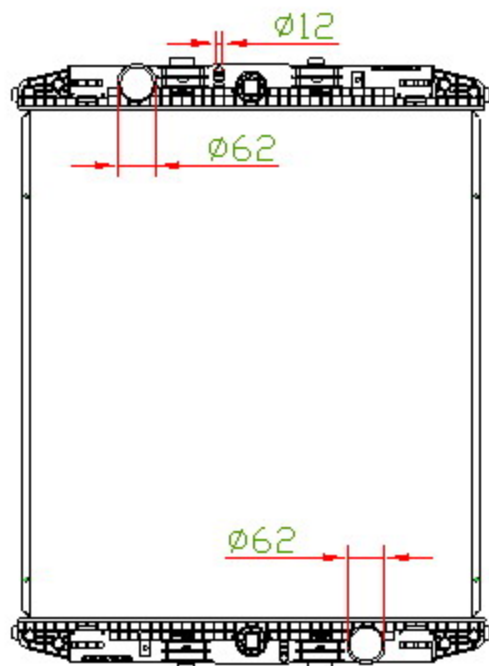

DA011

CARTYPE:F95 87- 400 /WS225/310 MT

DPI:

CORE SIZE: PA 970 x 748x 48

CARTON:

CORE SIZE:

TANK SIZE: 774\*71.5

OEM: 0076 449/ 1617 342/0393435