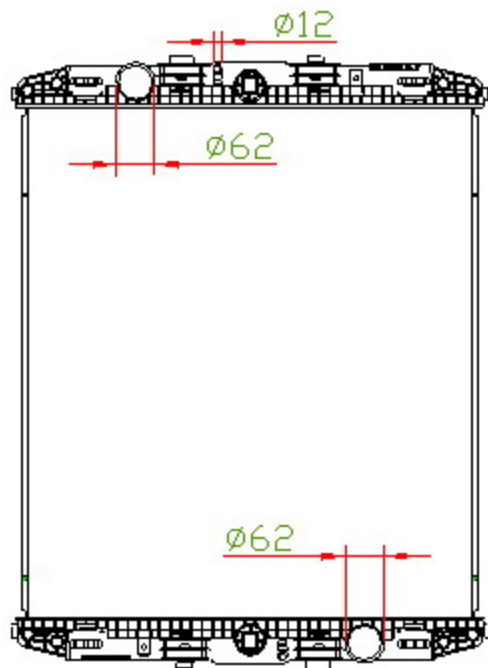

DA013

CARTYPE:XF95 '97-04 XF380/430/480/530 MT

CORE SIZE: PA 875 x 748 x 48

CORE SIZE:

OEM: 111054-6

DPI:

CARTON:

TANK SIZE: 774\*71.5