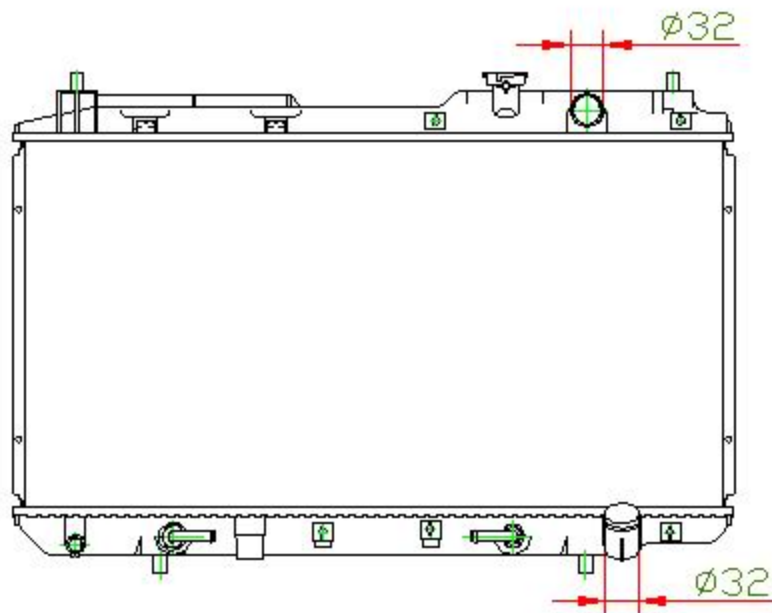

17011

CARTYPE:CRV 2.0L RD1 AT

CORE SIZE: PC 350 x 668 x 16

CORE SIZE: PA 350 x 668 x 16

OEM: 19010-P3F-901/902

DPI:2051 NISSENS:681021

CARTON: 71\*12\*55

TANK SIZE: 688.5\*50

OIL COOLER:325