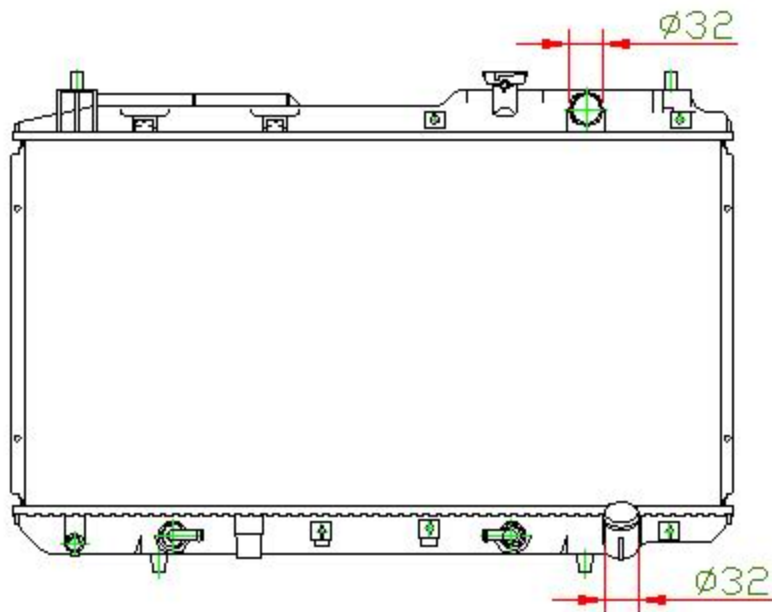

17012

CARTYPE:CRV 2.0L RD1 AT
CORE SIZE: PC 350 x 668 x 32
CORE SIZE: PA 350 x 668 x 26
OEM: 19010-P3F-014

DPI:2051
CARTON: 71.5*12*55
TANK SIZE: 688.5*50
OIL COOLER:325