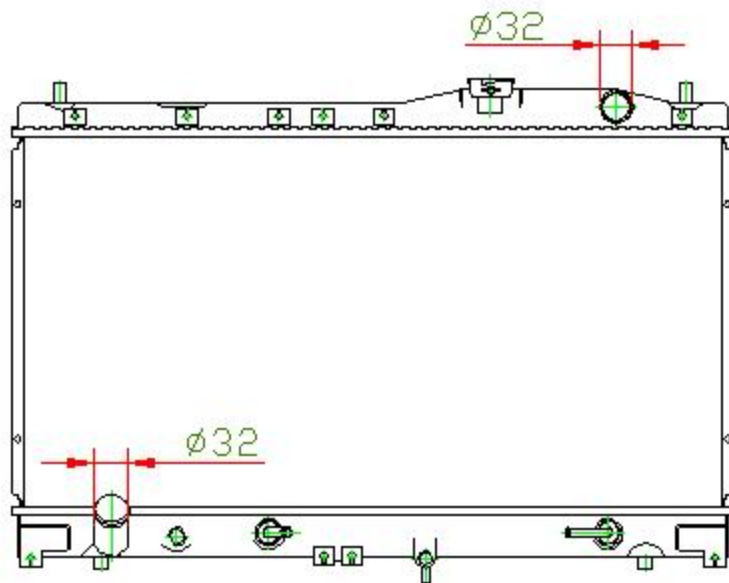

17019

CARTYPE:VIGOR'92-94 CB5/G20A AT

CORE SIZE: PC 355 x 668 x 32

CORE SIZE: PA 355 x 668 x 26

OEM: 19010-PV0-903/904

DPI:1277A

CARTON: 71.5*15*57.5

TANK SIZE: 688.5*50

OIL COOLER:325