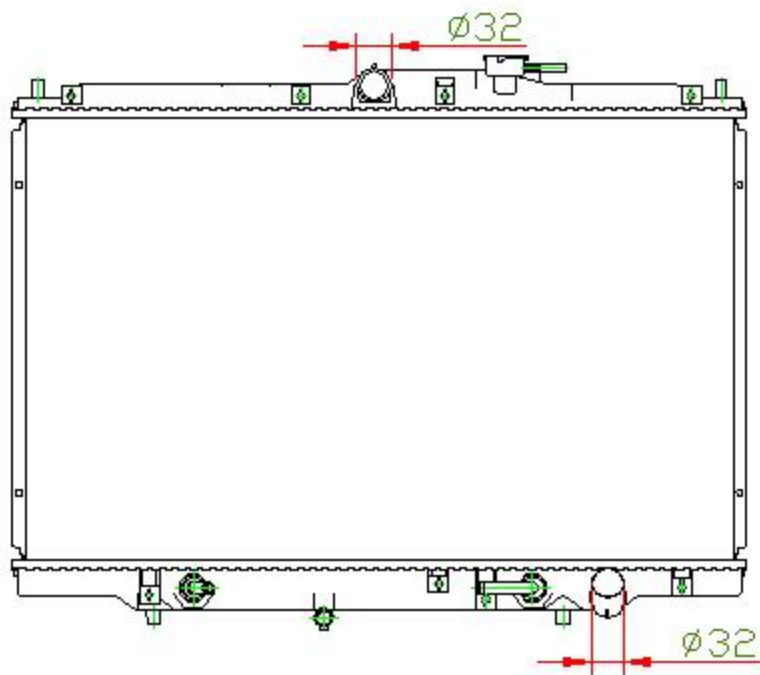

17022

CARTYPE:ODYSSEY'95-98 RA3 AT

CORE SIZE: PC 425 x 678 x 32

CORE SIZE: PA 425 x 678 x 26

OEM: 19010-P1E-A51/19010-PEA-901

DPI:1815 NISSENS:63346

CARTON: 72.5*13.5*61.5

TANK SIZE: 699.5*48

OIL COOLER:325