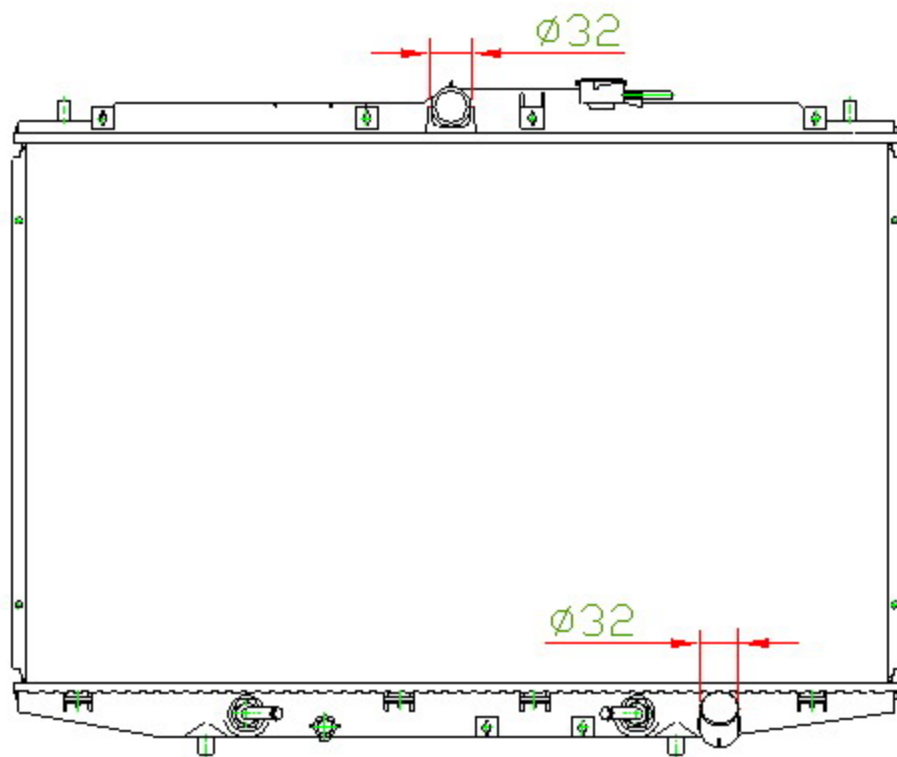

17023

CARTYPE: ODYSSEY'2003 RA6 AT

CORE SIZE: PC 450 x 718 x 16

CORE SIZE: PA 450 x 708 x 16

OEM: 19010-PGM-902/ 901

DPI:

CARTON: 76.5\*13\*64

TANK SIZE: 736.5\*32/47

OIL COOLER: 325