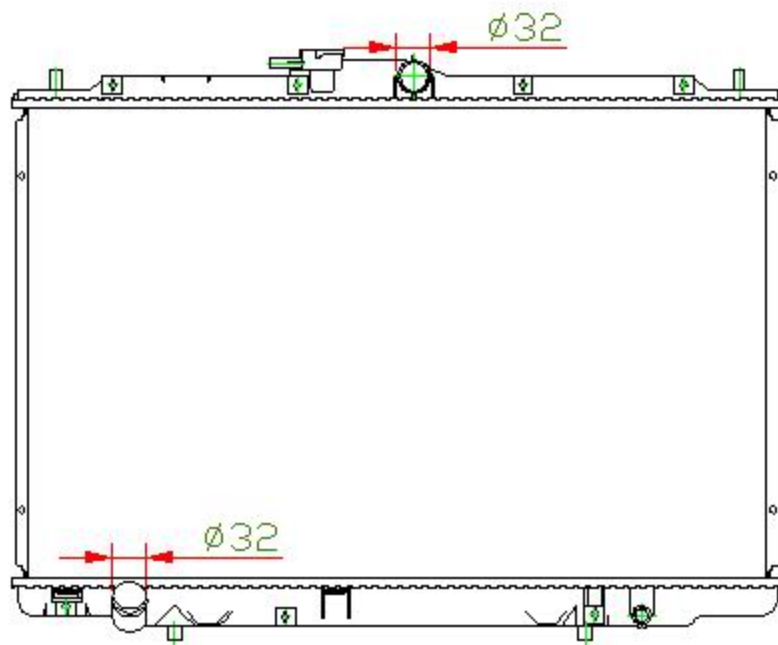

17024

CARTYPE: ODYSSEY RA8/J30A MT

CORE SIZE: PC 450 x 718 x 16

CORE SIZE: PA 450 x 708 x 16

OEM: 19010-PGN-J011

DPI:

CARTON: 76.5*11.5*63.5

TANK SIZE: 736.5*32/47

OIL COOLER: