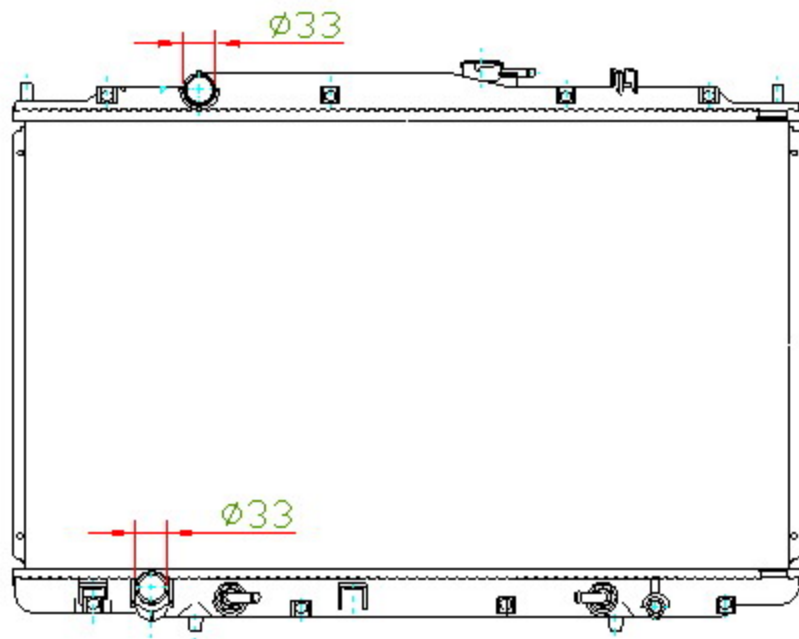

17025

CARTYPE: ODYSSEY V6 '99-02 RL1/J35A AT

DPI: 2270

CORE SIZE: PC 450 x 768 x 16

CARTON: 82.5*13*64.5

CORE SIZE: PA 450 x 768 x 16

TANK SIZE: 795*32.5/47.5

OEM: 19010-P8F-A51/051

OIL COOLER: 375