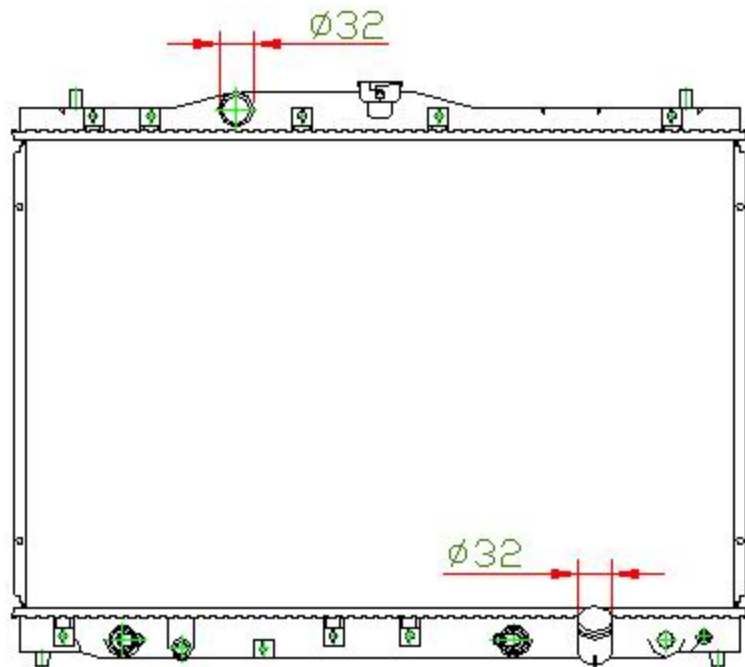

17027

CARTYPE:LEGEND'99/C35 AT

CORE SIZE: PC 450 x 678 x 16

CORE SIZE: PA 450 x 678 x 16

OEM: 19010-P8F-A51/051/19010-P5A-003

DPI: 1912

CARTON: 72.5*12*62

TANK SIZE: 699.5*33/48

OIL COOLER:375