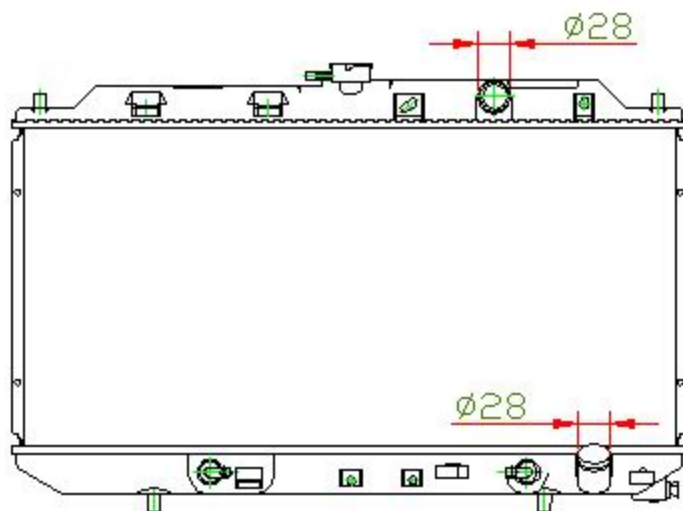

17044

CARTYPE:INTEGRA'90-93 DA6/B16A AT

CORE SIZE: PC 325 x 668 x 32

CORE SIZE: PA 325 x 668 x 26

OEM: 19010-PR5-906

DPI:

CARTON: 71.5*12.5*54

TANK SIZE: 688.5*50

OIL COOLER:325