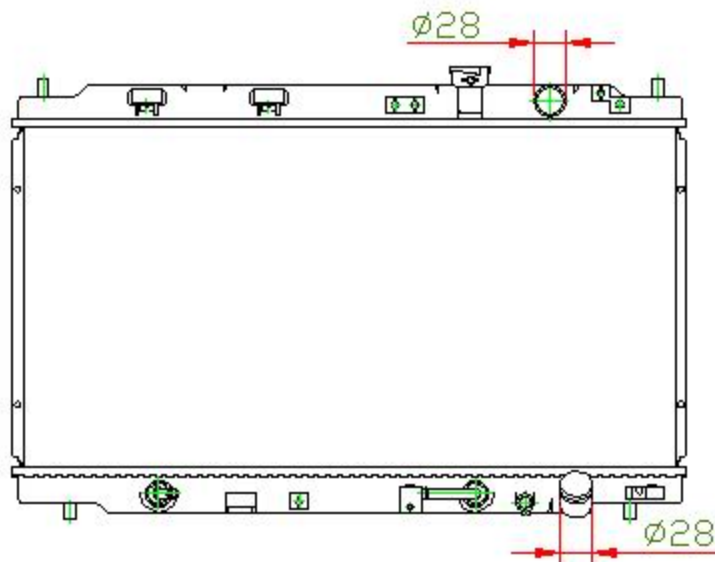

17046

CARTYPE:INTEGRA'94-00 DB7/B18C AT

CORE SIZE: PC 350 x 668 x 16

CORE SIZE: PA 350 x 668 x 16

OEM: 19010-P76-906

DPI:

CARTON: 71.5*12.5*54

TANK SIZE: 688.5*40/50

OIL COOLER:325