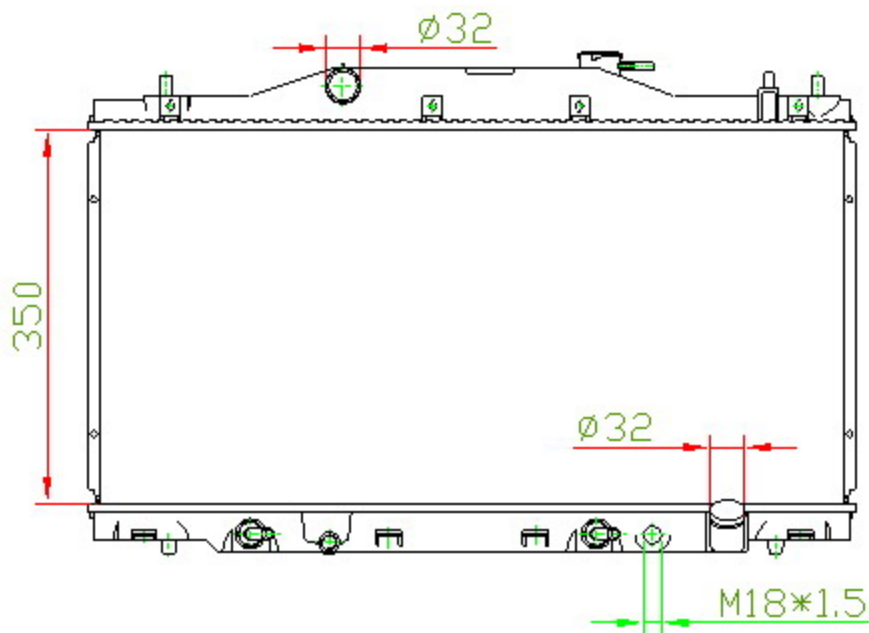

17048

CARTYPE: INTEGRA '2001 RSX DC5/K20A AT

DPI:2412

CORE SIZE: PC 350 x 698 x 16

CARTON: 74.5\*13\*54.5

CORE SIZE: PA 350 x 698 x 16

TANK SIZE: 716\*47

OEM: 19010-PND-901

OIL COOLER:325