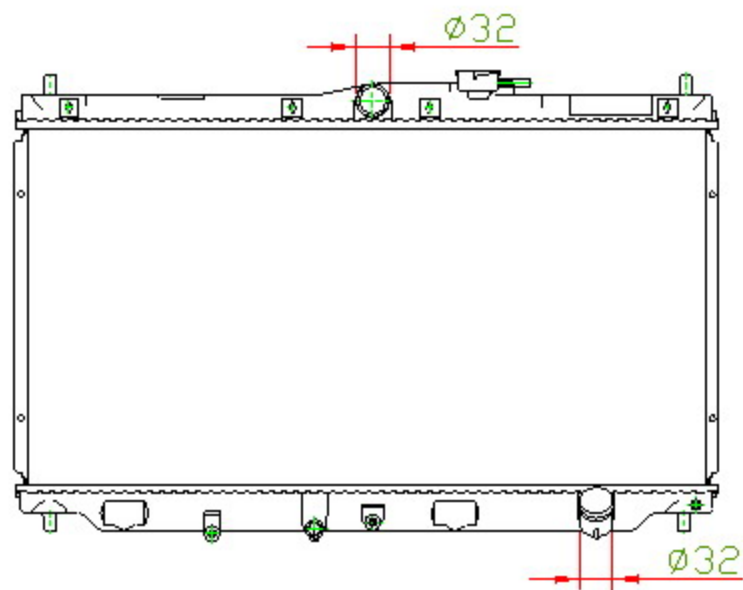

17053

CARTYPE:ACCORD'90-93 CB3 MT

CORE SIZE: PC 350 x 668 x 16

CORE SIZE: PA 350 x 668 x 16

OEM: 19010-PT0-003

DPI:

CARTON: 71.5*11.5*54

TANK SIZE: 688.5*50