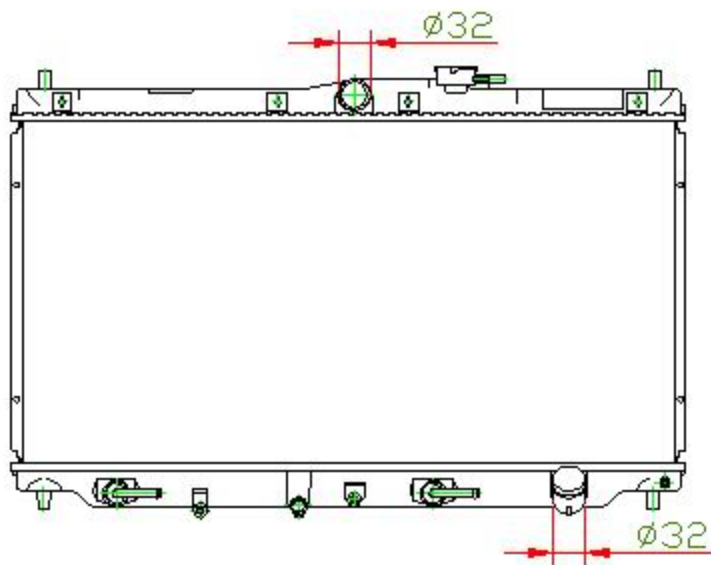

17054

CARTYPE: ACCORD'90-93 CB7 AT

CORE SIZE: PC 350 x 668 x 32

CORE SIZE: PA 350 x 668 x 26

OEM: 19010-PT1-902/ 905

DPI: 19

CARTON: 71.5*11.5*53.5

TANK SIZE: 688.5*50

OIL COOLER: 325