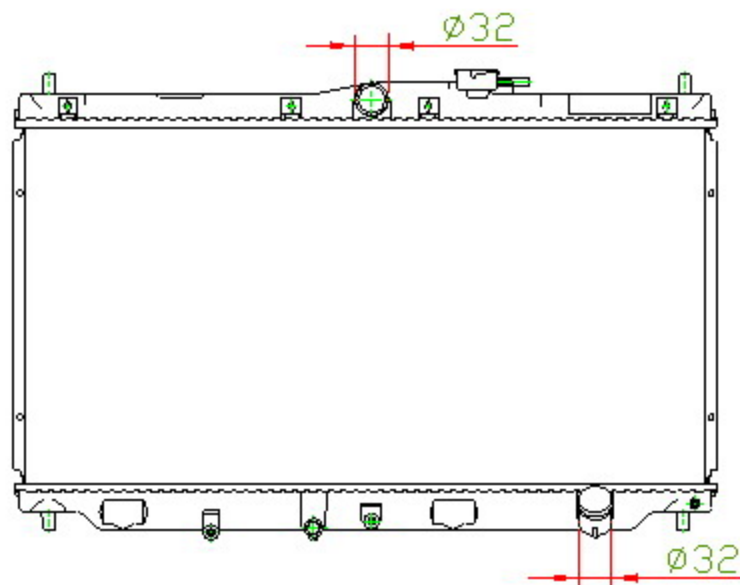

17055

CARTYPE: ACCORD'90-93 CB3 MT

CORE SIZE: PC 350 x 668 x 32

CORE SIZE: PA 350 x 668 x 26

OEM: 19010-PT1-904/003

DPI:

CARTON: 71.5\*11.5\*53.5

TANK SIZE: 688.5\*50