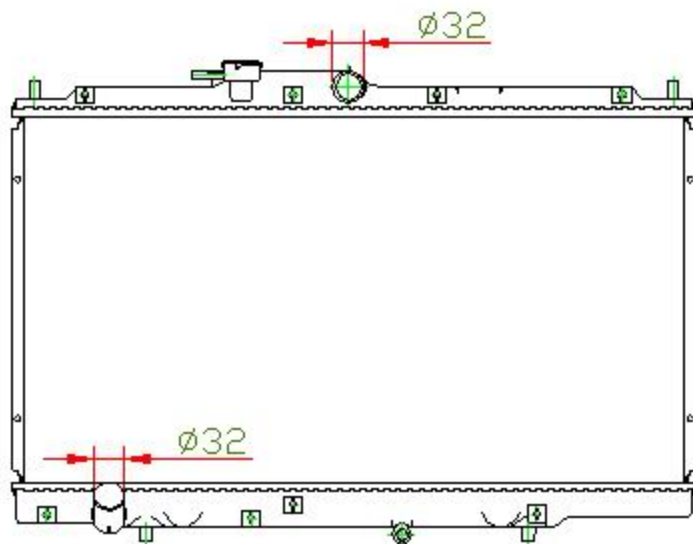

17061

CARTYPE: ACCORD'95-97 V6 2.7 CE6 MT

CORE SIZE: PC 375 x 678 x 16

CORE SIZE: PA 375 x 678 x 16

OEM: 19010-P0G-A51

DPI: 1776

CARTON: 72.5\*11.5\*57

TANK SIZE: 699.5\*33/48