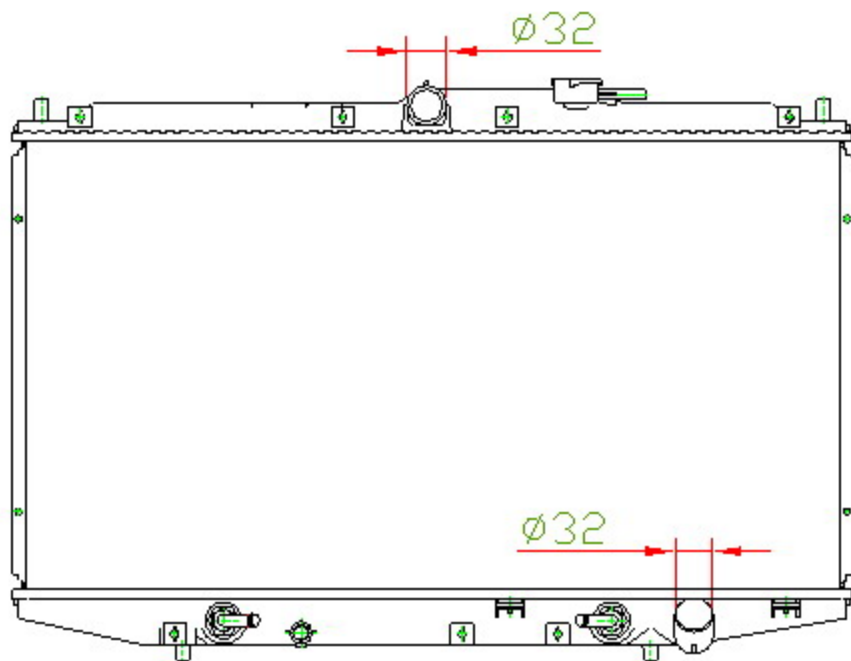

17063

CARTYPE: ACCORD'98-00 2.3 CG5 AT

CORE SIZE: PC 375 x 678 x 32

CORE SIZE: PA 375 x 678 x 16/26

OEM: 19010-PAA-A02/Y51

DPI: 2148

CARTON: 72.5*13.5*55.5

TANK SIZE: 699.5*48

OIL COOLER:325