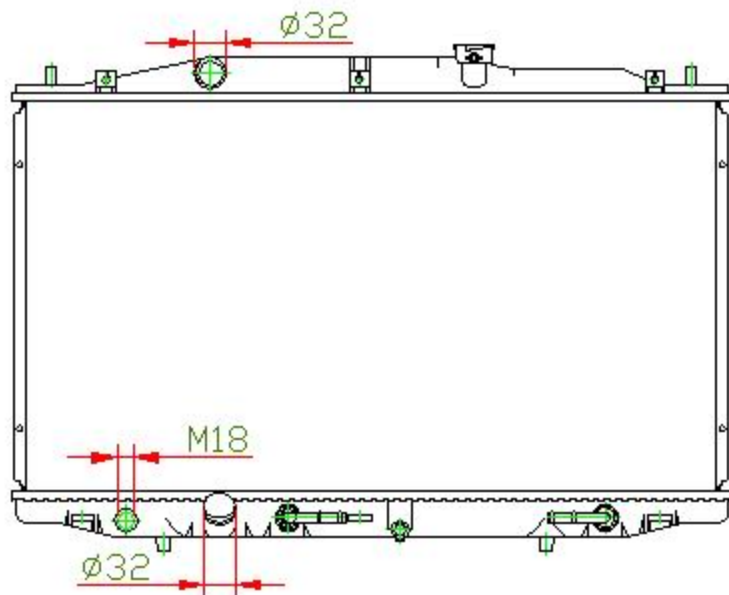

17066

CARTYPE: ACCORD 2.4 '2003 CM5 AT

CORE SIZE: PC 400 x 718 x 16

CORE SIZE: PA 400 x 708 x 16

OEM: 19010-RAA-A61

DPI: 2569

CARTON: 76.5*12.5*59

TANK SIZE: 736*33/48

OIL COOLER: 325