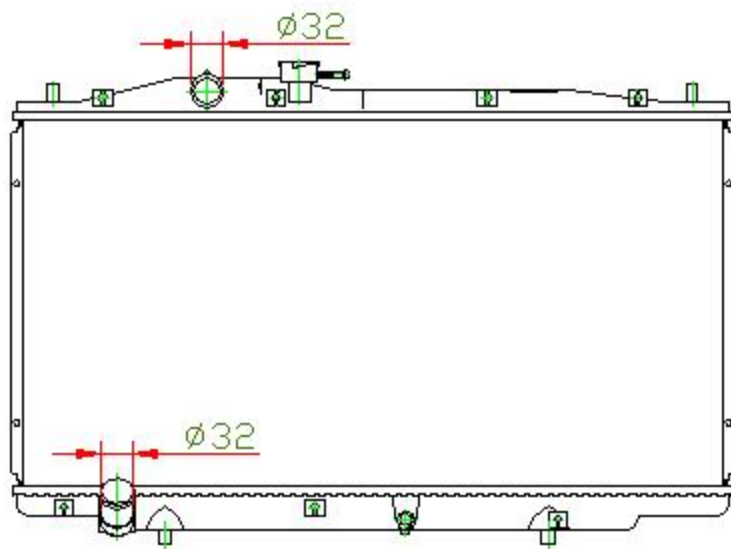

17067

CARTYPE: ACCORD'2003 3.0 CM6 MT

CORE SIZE: PC 375 x 718 x 16

CORE SIZE: PA 375 x 708 x 16

OEM: 19010-RCA-A52

DPI: 2571

CARTON: 76.5*11.5*55.8

TANK SIZE: 736*48