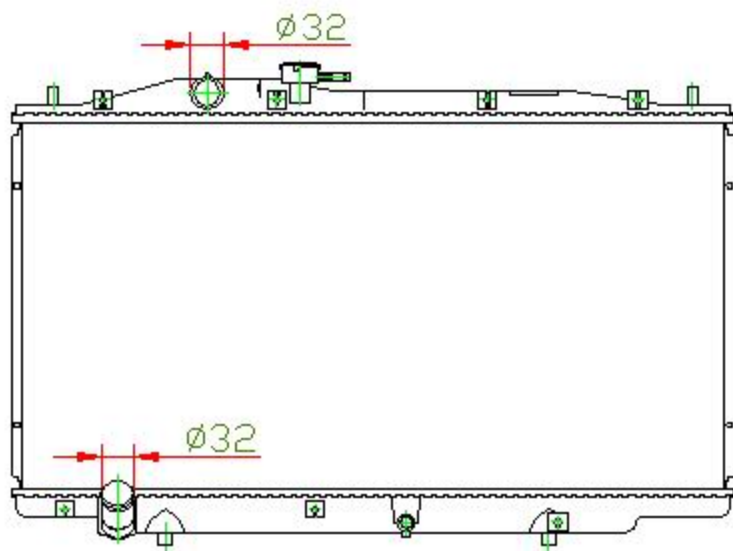

17068

CARTYPE: ACCORD'2003 3.0 CM6 MT

CORE SIZE: PC375 x 718 x 32

CORE SIZE: PA375 x 708 x 26

OEM: 19010-RCA-A52

DPI: 2571

CARTON: 76.5\*11.5\*55.8

TANK SIZE: 736\*48