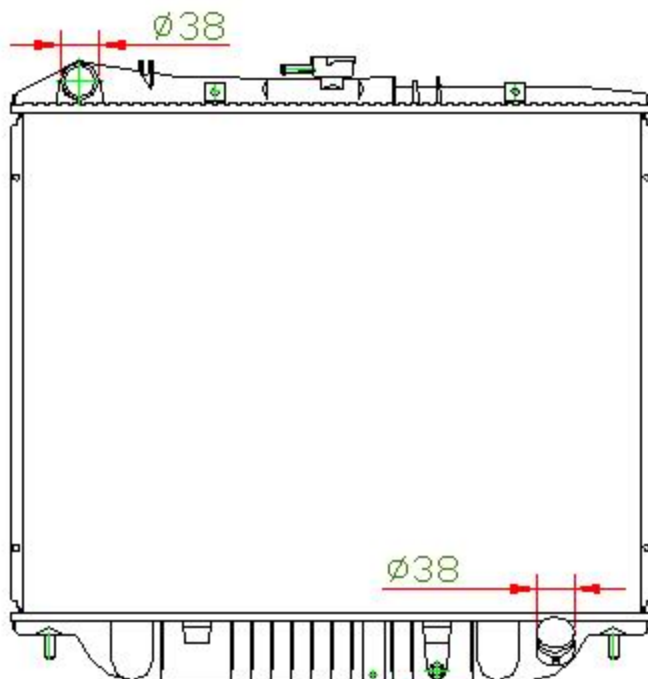

17074

CARTYPE: PASSPORT '94-97 MT

DPI: 1302

CORE SIZE: PC 500 x 618 x 32

CARTON: 66.5*11.5*69.5

CORE SIZE: PA 500 x 608 x 26/32

TANK SIZE: 636.5*49.5

OEM: 8524759590