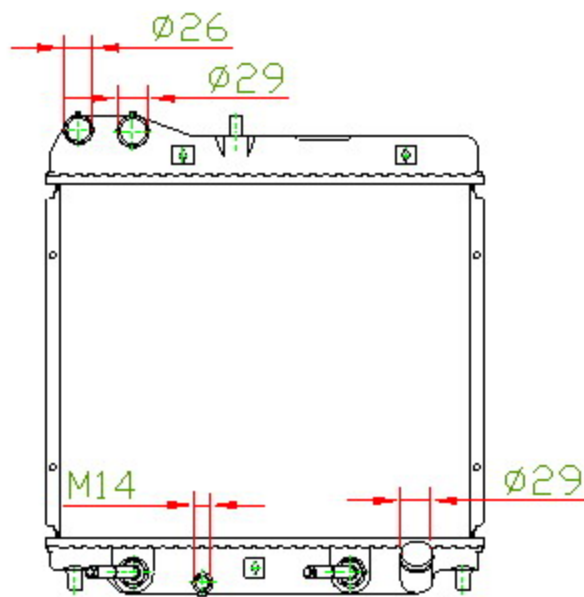

17077

CARTYPE: HONDA JAZZ L12A AT

CORE SIZE: PC 325 x 378 x 32

CORE SIZE: PA 325 x 378 x 26

OEM: 19010-PWA-G01

NISSENS:68111

CARTON: 46.5*13.5*47.5

TANK SIZE: 399.5*50

OIL COOLER:200