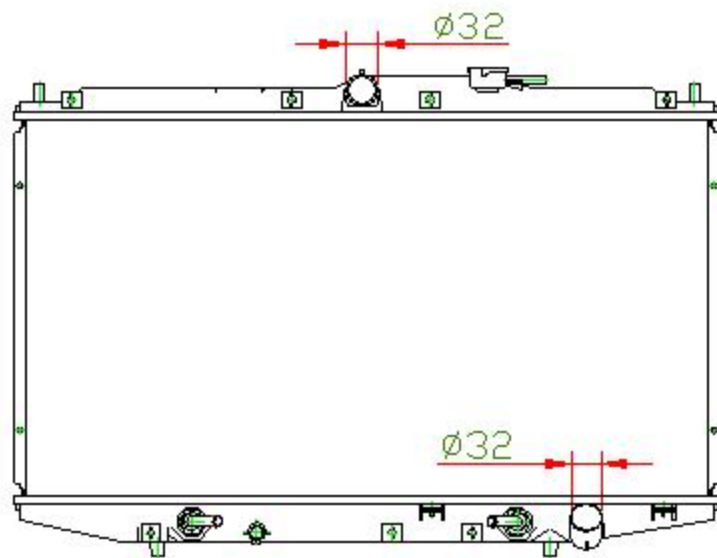

17080

CARTYPE: AVANCIER TA1 J30A AT

CORE SIZE: PC 375 x 678 x 16

CORE SIZE: PA 375 x 678 x 16

OEM: 19010-PFV-901

DPI: 2418

CARTON: 72.5*13.5*55.5

TANK SIZE: 699.5*33/48

OIL COOLER:325