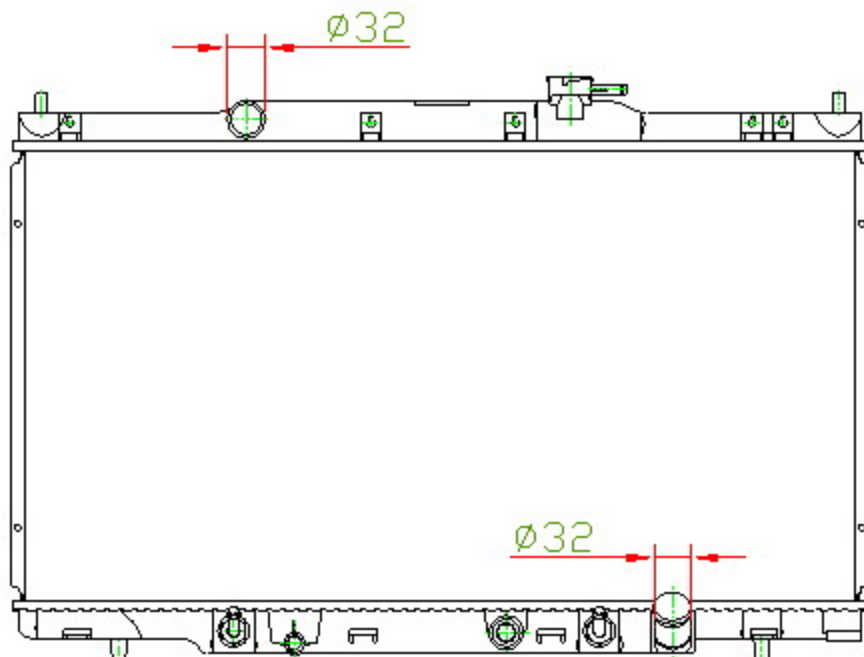

17082

CARTYPE: CRV'2003/RD5/RD4 AT

CORE SIZE: PC 400 x 738 x 32

CORE SIZE: PA 400 x 728 x 26

OEM: 19010-PPA-A51/19010-PNB-901

MD: 2933 /DPI: 2443

CARTON: 78.5*12.5*59

TANK SIZE: 755.5*48

OIL COOLER:325