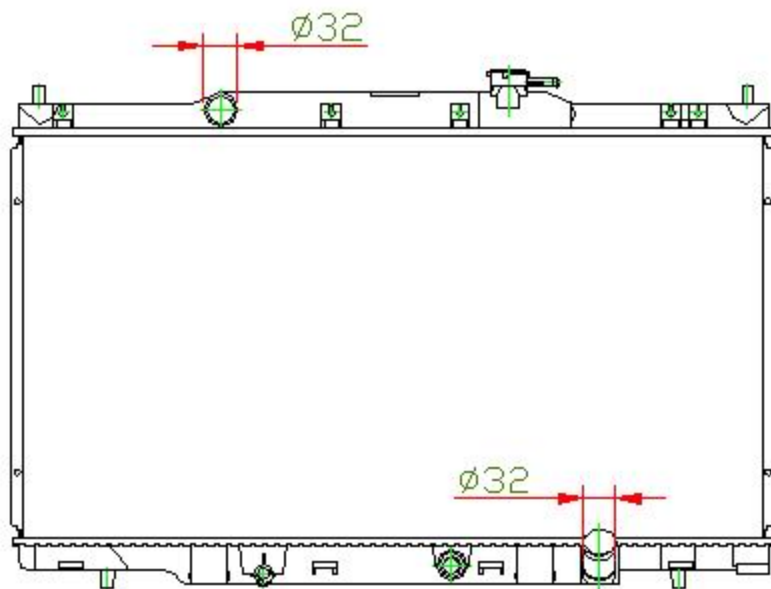

17083

CARTYPE: CRV'2003/RD5 MT

CORE SIZE: PC 400 x 738 x 32

CORE SIZE: PA 400 x 728 x 26

OEM: 19010-PNB-003

DPI: 2444

CARTON: 78.5*11.5*59

TANK SIZE: 755.5*48