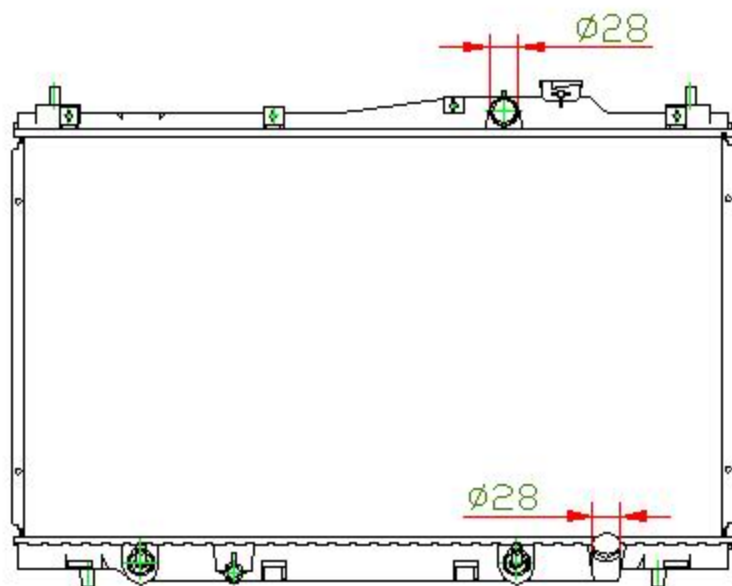

17085

CARTYPE: STREAM 1.7 '01-04 RN1/K17A AT (时韵) DPI:

CORE SIZE: PC 400 x 698 x 32

CARTON: 74*13*58

CORE SIZE: PA 400 x 698 x 26

TANK SIZE: 716*47

OEM: 19010-PSA-901

OIL COOLER:375