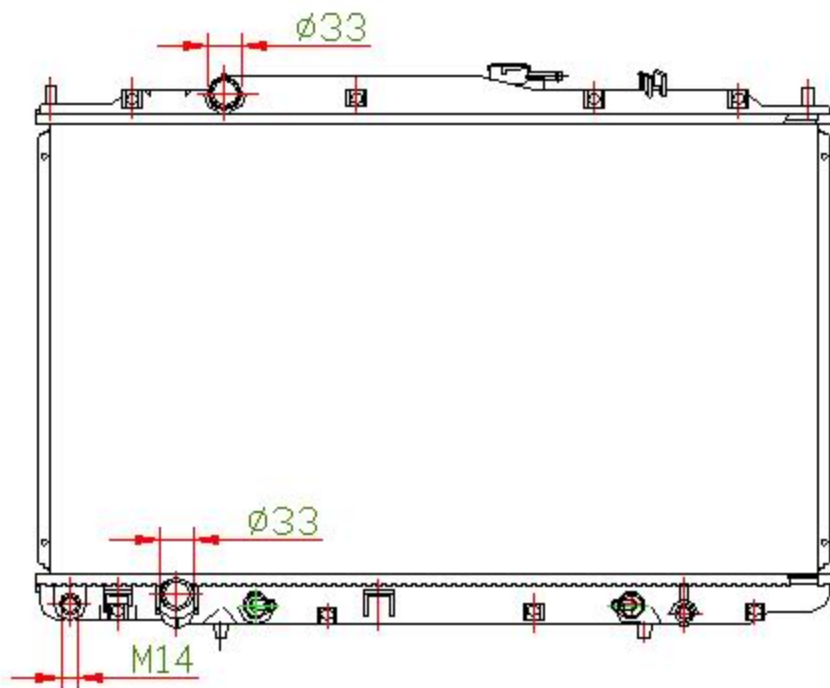

17086

CARTYPE: ODYSSEY V6 RL1/J35A'99 AT

CORE SIZE: PC 450 x 768 x 16

CORE SIZE: PA 450 x 768 x 16

OEM: 19010-98F-J51/A51

DPI:

CARTON: 82\*13\*64.5

TANK SIZE: 795\*32/47

OIL COOLER:375