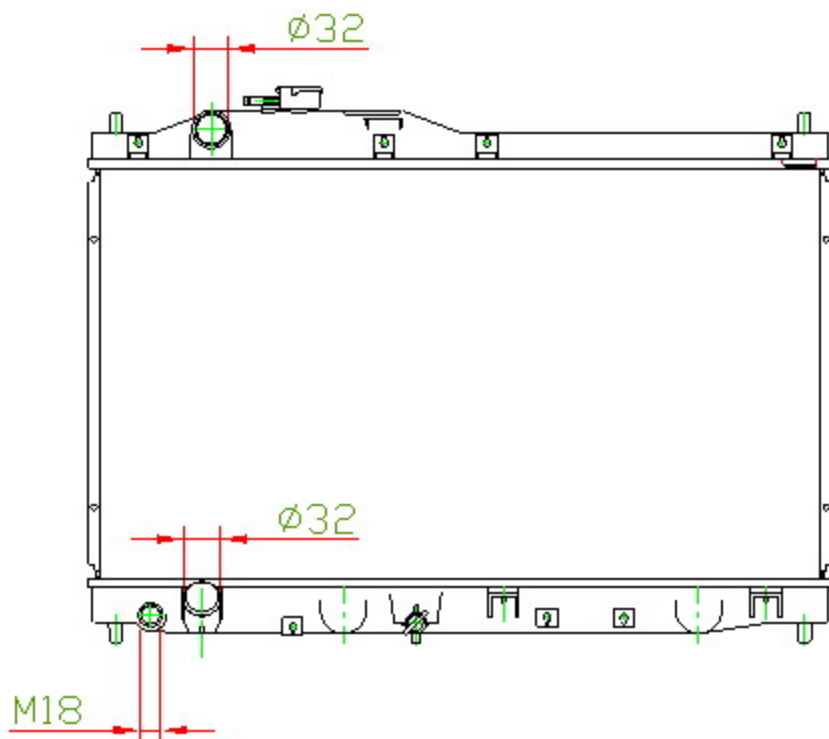

17088

CARTYPE: HONDA S2000 MT

CORE SIZE: PC 375 x 658 x 16

CORE SIZE: PA 375 x 648 x 16

OEM: 19010-

DPI:

CARTON: 70.5*12*57.5

TANK SIZE: 680*48